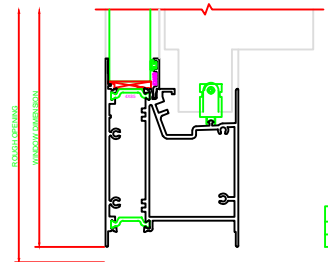

200 SILL
SERIES: 3500

201 SILL
SERIES: 3500