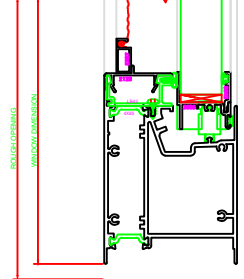

200 SILL
SERIES: 3500